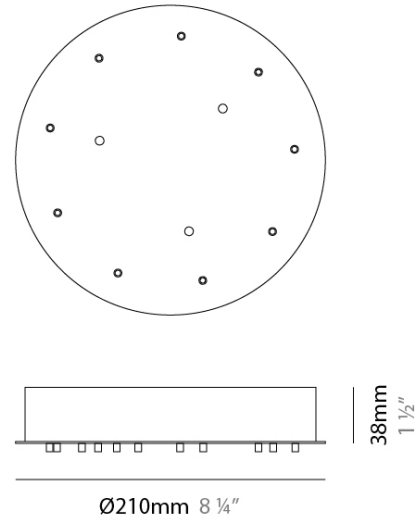

SILHOUETTES SUSPENSION

A39007- : A39007-27

base number

PROJECT _____

TYPE _____

SPECIFIER _____

QUANTITY _____

DATE _____

DESCRIPTION

Silhouettes - Canopy for 3 Suspension, including power supply with joined steel cables, 0-10V Dimming - Copper Mine (27)

1. To build a product code in our configurator select the specify button on the base model # product page
2. To build a manual product code on this datasheet choose from the options listed below in blue font and add the suffix to the base model #

GENERAL

Series: Silhouettes
Partner: Zaneen
Division: Architectural
Installation: Suspension
Mounting Location: Ceiling

PHYSICAL

Shape: Round
Diameter (mm): 210
Diameter (in): 8 ¼
Height (mm): 38
Height (in): 1 ½
Fixture Finish: SSR / BKV / CWI / CRY / HAB / UFT / ITA / RUA / FTG / MYG / LOD / PUS / FRO / FUP / KIA / POP / BLS / SPG / MEY / GOH / CHC / COM / ABZ / JAG / OBR / MOS / ROR
Fixture Material: Aluminum

ELECTRICAL

Dimming: Non-Dimmable / 0-10V Dimming
Driver Included: Yes
Driver Location: Integrated
Driver Type: Constant Voltage - Universal
Driver Class: Class 2
Input Voltage (V): 120 - 277
Output Voltage (V): 24

RATINGS AND CERTIFICATIONS

Certified By: Certified for North American Standards
IP rating: IP20